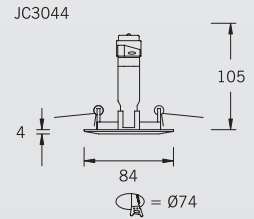

Astor Serrated

Decorative downlights in 'two tone' finishes with Gold or Chrome serrated edges
Transformer required, see page 34
Pearl Silver/Gold, Gunmetal/Chrome or Brushed Nickel/Gold finish

JC3044BNG