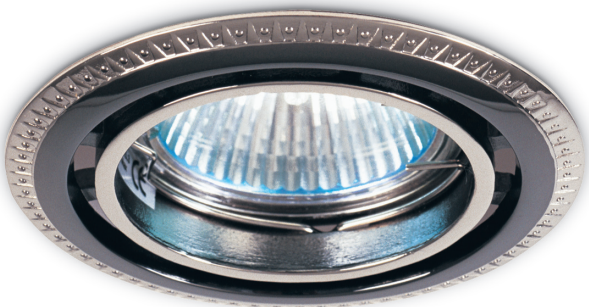

Astor Serrated

Decorative downlights in 'two tone' finishes with Gold or Chrome serrated edges
Transformer required, see page 34
Pearl Silver/Gold, Gunmetal/Chrome or Brushed Nickel/Gold finish

JC3044GMC

Lamps

MR16 50W GU5.3

Not included

Finishes

Pearl Silver/Gold, Gunmetal/Chrome, Brushed Nickel/Gold

Classification

IP20 12V

Construction

Body: Die-cast aluminium

Code
JC3044

Description
Astor serrated edge downlight

Lamp
MR16 50W GU5.3

Lighting for today, designs for tomorrow