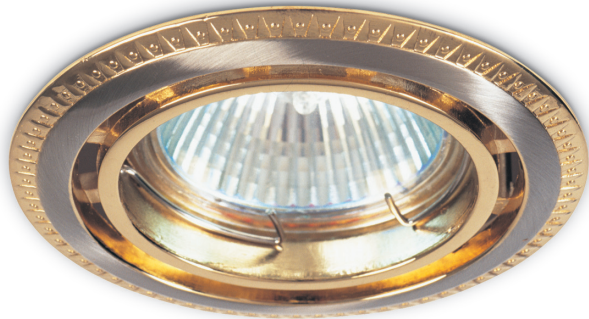

# Astor Serrated

Decorative downlights in 'two tone' finishes with Gold or Chrome serrated edges  
 Transformer required, see page 34  
 Pearl Silver/Gold, Gunmetal/Chrome or Brushed Nickel/Gold finish

## Finishes

Pearl Silver/Gold, Gunmetal/Chrome, Brushed Nickel/Gold

## Construction

Body: Die-cast aluminium

**Code**  
JC3044

**Description**  
Astor serrated edge downlight

**Lamp**  
MR16 50W GU5.3

Lighting for today, designs for tomorrow