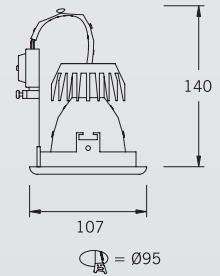

Halopin Downlight

Downlight with IP44 dust and moisture protection
No transformer required
Lamp included
White or Silver finishes

JC2030

JC2030GREY