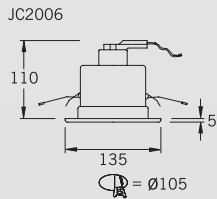

PAR20/PAR30 Downlights

Halogen fixed and eyeball downlights
No transformer required
White, Brass or Chrome finish

← JC2006CH