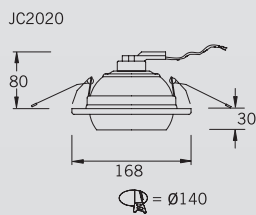

PAR20/PAR30 Downlights

Halogen fixed and eyeball downlights
No transformer required
White, Brass or Chrome finish

← JC2006CH