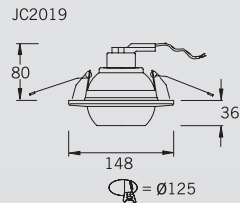

PAR20/PAR30 Downlights

Halogen fixed and eyeball downlights
No transformer required
White, Brass or Chrome finish

← JC2006CH