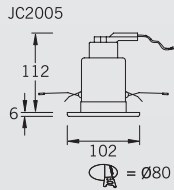

PAR20/PAR30 Downlights

Halogen fixed and eyeball downlights
No transformer required
White, Brass or Chrome finish

← JC2006CH