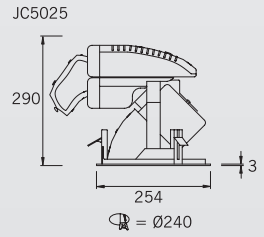

Wall Wash

Downlights for lighting vertical displays using compact fluorescent lamps
White rim finish

JC5025