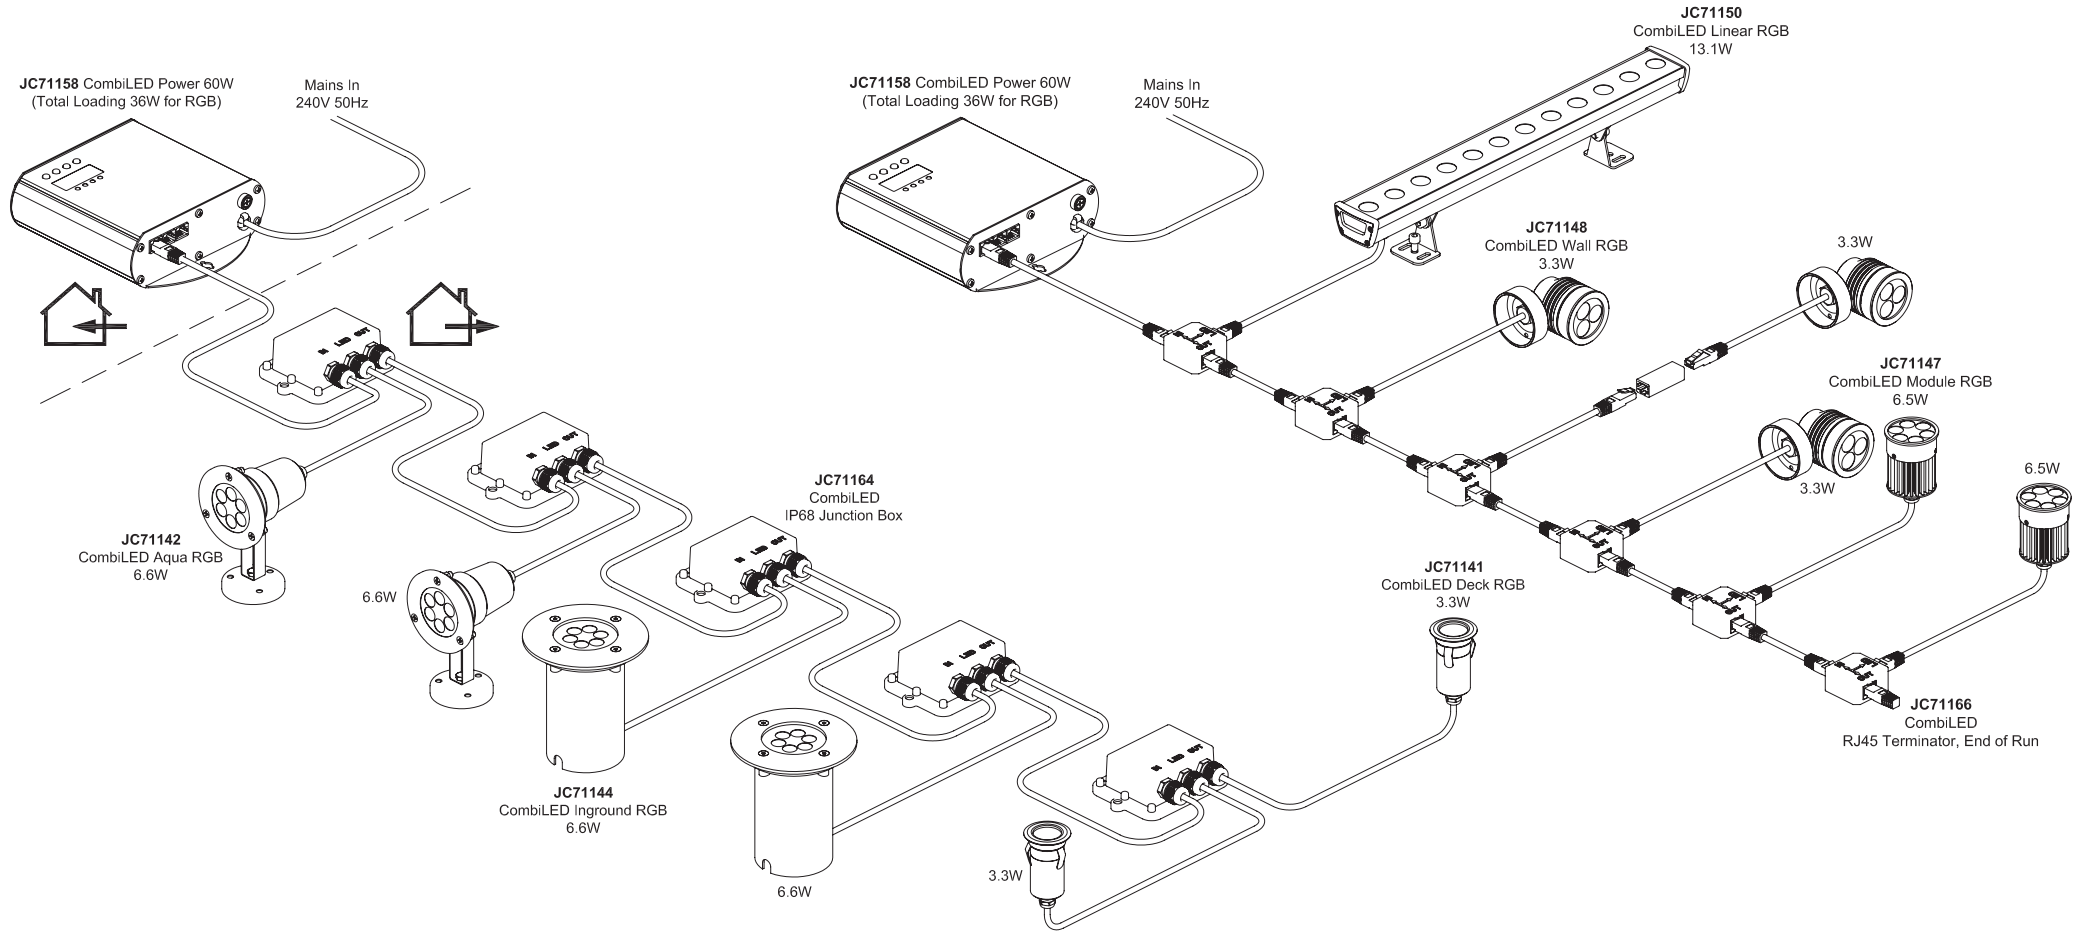

CombiLED – Typical Interior & Exterior Schemes

Typical Exterior Scheme

Typical Interior Scheme