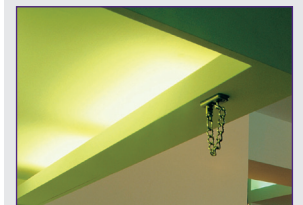

See page opposite for more driver info

Code:	Description:	Weight:	Total Wattage:
JC71154	Indirect 6 light kit RGBW	0.2kg	4.5W RGBW

Lighting for today, designs for tomorrow

Tel: 01243 838999
Fax: 01243 838998

www.jcc-lighting.co.uk
email: sales@jcc-lighting.co.uk