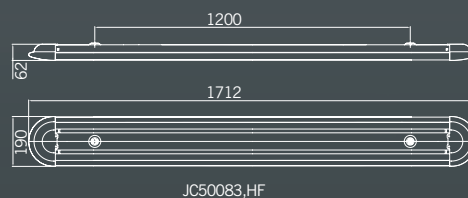

# J-Linea

## Smooth & Groove

- *Linear surface mounted luminaire*
- *High frequency control gear*
- *Polycarbonate body and end caps*
- *Polycarbonate diffuser available in smooth satin or moulded louvre effect*
- *T5 lamp technology*