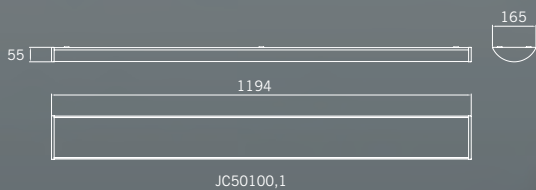

J-Linea

Route

- *Ideal for corridors and circulation areas*
- *Shallow rounded profile*
- *Opal polycarbonate diffuser*
- *High frequency control gear*
- *T5 lamp technology*
- *Screw fixed end caps for improved diffuser retention*