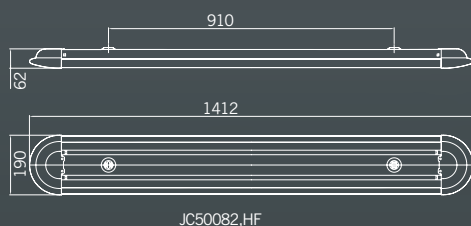

J-Linea

Route

- *Ideal for corridors and circulation areas*
- *Shallow rounded profile*
- *Opal polycarbonate diffuser*
- *High frequency control gear*
- *T5 lamp technology*
- *Screw fixed end caps for improved diffuser retention*