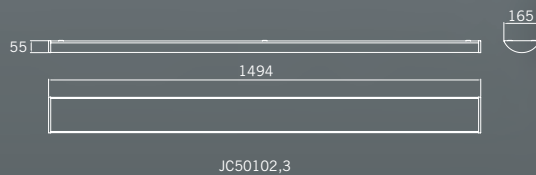

J-Linea

Route

- *Ideal for corridors and circulation areas*
- *Shallow rounded profile*
- *Opal polycarbonate diffuser*
- *High frequency control gear*
- *T5 lamp technology*
- *Screw fixed end caps for improved diffuser retention*