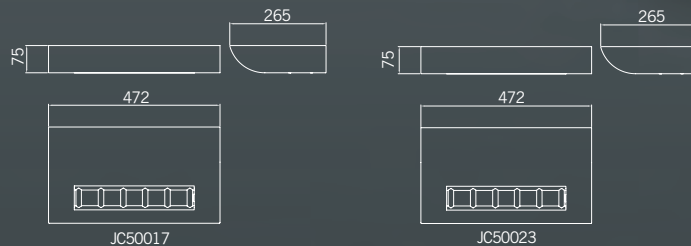

J-Linea Uplight

JC50017 – Mains voltage wall mounted up/downlight
2 x 36W TC-LE 2G11 / White

JC50023 – Wall mounted up/downlight 3hr integral emergency
2 x 36W TC-L / White

J-Linea Wash

JC50150 – 600mm recessed wall wash luminaire
1 x 55W TC-L / White

JC50151 – 1200mm recessed wall wash luminaire
2 x 55W TC-L / White

Uplight

- *Wall mounted uplighter*
- *Aluminium louvre provides downward light*
- *High frequency control gear*
- *Emergency version available*
- *TC-L lamp technology*

Uplight & Wash

J LINEA UPLIGHT

Wash

- Recessed wall wash luminaire
- High performance asymmetric aluminium reflector
- High frequency control gear
- Available in either 600mm or 1200mm lengths
- TC-L lamp technology
- Ideal for retail and display applications