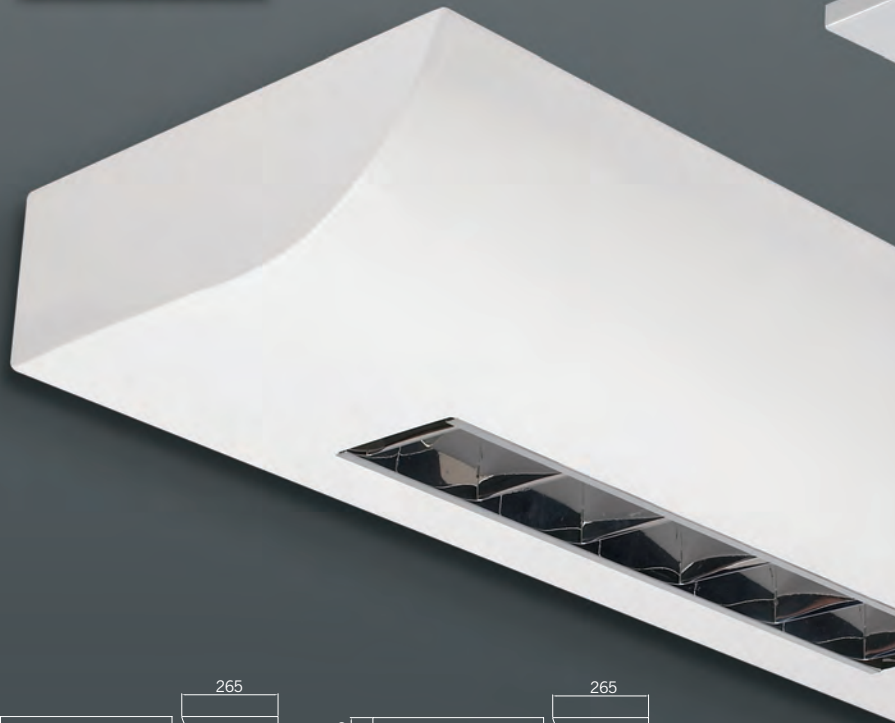

J-Linea Uplight

JC50017 – Mains voltage wall mounted up/downlight
2 x 36W TC-LE 2G11 / White

JC50023 – Wall mounted up/downlight 3hr integral emergency
2 x 36W TC-L / White

J-Linea Wash

JC50150 – 600mm recessed wall wash luminaire
1 x 55W TC-L / White

JC50151 – 1200mm recessed wall wash luminaire
2 x 55W TC-L / White

Uplight

- *Wall mounted uplighter*
- *Aluminium louvre provides downward light*
- *High frequency control gear*
- *Emergency version available*
- *TC-L lamp technology*

Uplight & Wash

J LINEA UPLIGHT

Wash

- Recessed wall wash luminaire
- High performance asymmetric aluminium reflector
- High frequency control gear
- Available in either 600mm or 1200mm lengths
- TC-L lamp technology
- Ideal for retail and display applications