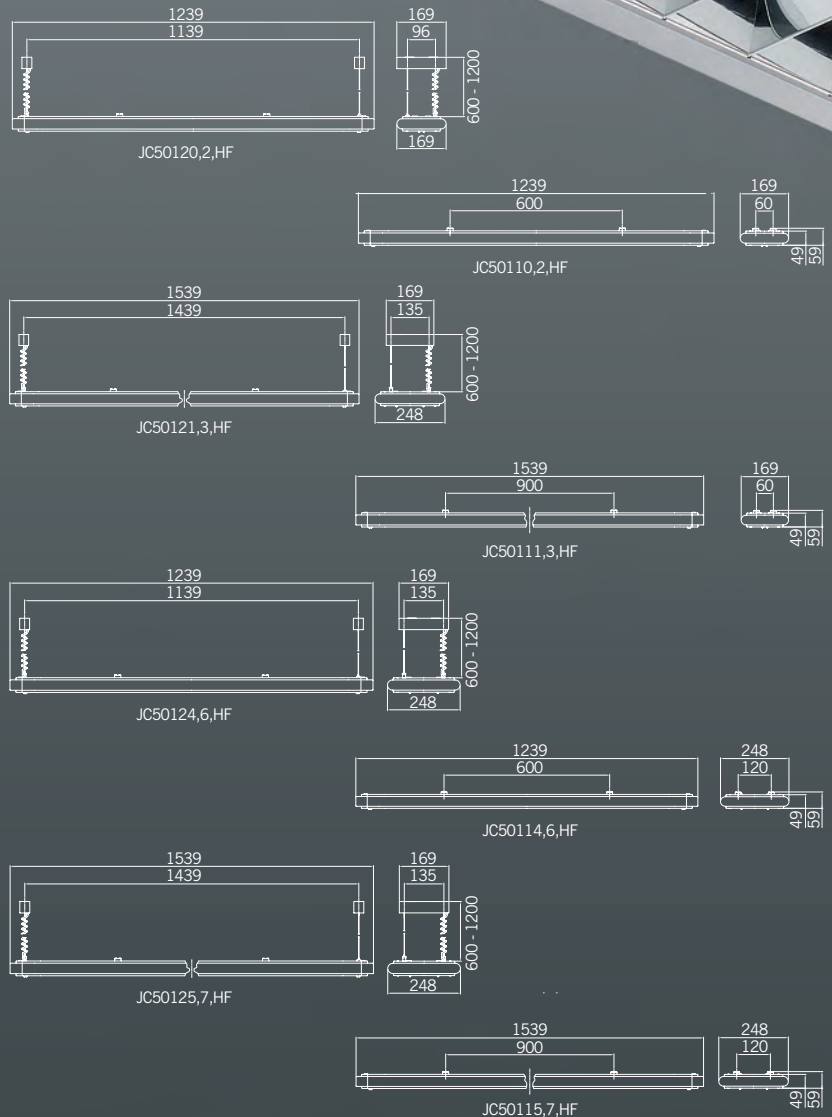

JC50124 – Suspended mounted luminaire complete with louvre
2 x 28W T5 / White

JC50124HF3M – Suspended mounted luminaire complete with louvre 3hr integral emergency
2 x 28W T5 / White

JC50125 – Suspended mounted luminaire complete with louvre
2 x 35W T5 / White

JC50125HF3M – Suspended mounted luminaire complete with louvre 3hr integral emergency
2 x 35W T5 / White

JC50126 – Suspended mounted luminaire complete with louvre
2 x 54W T5 / White

JC50126HF3M – Suspended mounted luminaire complete with louvre 3hr integral emergency
2 x 54W T5 / White

JC50127 – Suspended mounted luminaire complete with louvre
2 x 80W T5 / White

JC50127HF3M – Suspended mounted luminaire complete with louvre 3hr integral emergency
2 x 80W T5 / White

JC50128 – Glide non emergency suspension set
1200mm max

JC50129 – Glide emergency suspension set
1200mm max

J-Linea

J-Linea Glide Surface

JC50110 – Surface mounted luminaire complete with louvre
1 x 28W T5 / White

JC50110HF3M – Surface mounted luminaire complete with louvre 3hr integral emergency
1 x 28W T5 / White