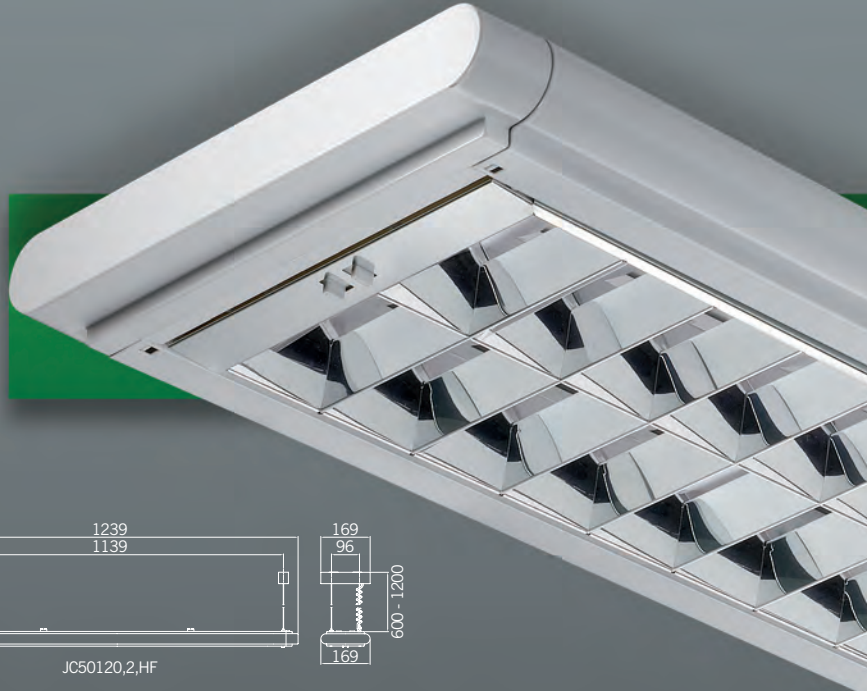

JC50121 – Suspended mounted luminaire complete with louvre
1 x 35W T5 / White

JC50121HF3M – Suspended mounted luminaire complete with louvre 3hr integral emergency
1 x 35W T5 / White

JC50122 – Suspended mounted luminaire complete with louvre
1 x 54W T5 / White

JC50122HF3M – Suspended mounted luminaire complete with louvre 3hr integral emergency
1 x 54W T5 / White

JC50123 – Suspended mounted luminaire complete with louvre
1 x 80W T5 / White

JC50123HF3M – Suspended mounted luminaire complete with louvre 3hr integral emergency
1 x 80W T5 / White

JC50124 – Suspended mounted luminaire complete with louvre
2 x 28W T5 / White

JC50124HF3M – Suspended mounted luminaire complete with louvre 3hr integral emergency
2 x 28W T5 / White

JC50125 – Suspended mounted luminaire complete with louvre
2 x 35W T5 / White

JC50125HF3M – Suspended mounted luminaire complete with louvre 3hr integral emergency
2 x 35W T5 / White

JC50126 – Suspended mounted luminaire complete with louvre
2 x 54W T5 / White

JC50126HF3M – Suspended mounted luminaire complete with louvre 3hr integral emergency
2 x 54W T5 / White

JC50127 – Suspended mounted luminaire complete with louvre
2 x 80W T5 / White

JC50127HF3M – Suspended mounted luminaire complete with louvre 3hr integral emergency
2 x 80W T5 / White

JC50128 – Glide non emergency suspension set
1200mm max

JC50129 – Glide emergency suspension set
1200mm max

J-Linea