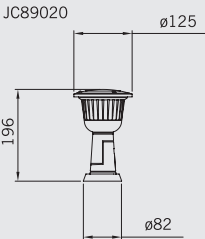

Celest LED Wall & Spike

LED available in:

Finishes

Anthracite

Classification

Construction

Body: Die-cast aluminium

Lamp not included

A choice of wall mounted or spike IP65 rated fittings

Weather resistant finish

Takes Micro-Lynx LED lamps available to order separately in a range of colours

50,000 hours average lamp life

Matching recessed wall fitting available on page 122

JC89020

* Supplied with prewired flex cable and in-line IP68 connector

Code:	Description:	Total Wattage:
JC89020	LED round LED surface wall light	
JC89021*	LED round LED spike light	
LP00107	Blue GX53 LED lamp	1.5W
LP00108	Red GX53 LED lamp	1.5W
LP00109	Green GX53 LED lamp	1.5W
LP00110	White GX53 LED lamp	1.5W