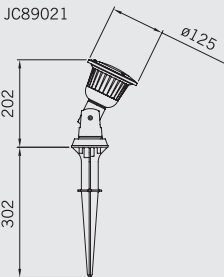

Celest LED Wall & Spike

LED available in:

Finishes

Anthracite

Classification

Construction

Body: Die-cast aluminium

Lamp not included