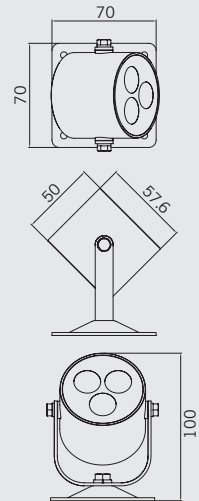

Wilora Submersible Light

IP68 rated adjustable submersible light (up to 1m max)

Ideal for highlighting aquatic features

Available in three LED colours

Durable stainless steel construction

Suitable for exterior and zone 1 interior applications providing driver

JC4100 is encased within an appropriate IP rated box

Can be run on either JC4100 or JC4023 LED drivers

▼ JC71254

146

See page 152 for more driver info

Code:	Description:	Total Wattage:	Max Fittings Per Driver:	
			JC4100 (IP20)	JC4023 (IP65)
JC71254	LED submersible light white	3W	3	3
JC71255	LED submersible light red	3W	3	3
JC71257	LED submersible light blue	3W	3	3

LED available in:

Finishes

Stainless steel

Classification

IP68 350mA

Construction

Body: Stainless steel

Series