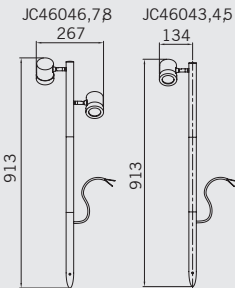

Cannes Garden Spotlights

LED available in:

Finishes

Silver-grey

Classification

Driver: 240V

Heads/JB: SELV

Construction

Body: Extruded aluminium