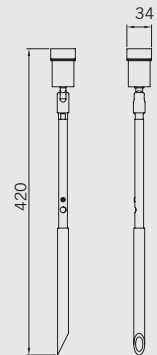

Code:	Description:	Total Wattage:
JC71112	Low voltage LED spotlight on spike 3-light kit white	1W per head
JC71113	Low voltage LED spotlight on spike 3-light kit blue	1W per head
JC71114	Low voltage LED spotlight on spike 3-light kit green	1W per head

Lighting for today, designs for tomorrow

Tel: 01243 838999
Fax: 01243 838998

www.jcc-lighting.co.uk
email: sales@jcc-lighting.co.uk