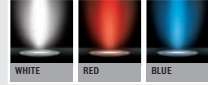

146

See page 152 for more driver info

Code:	Description:	Total Wattage:	Max Fittings Per Driver:	
			JC4100 (IP20)	JC4023 (IP65)
JC71254	LED submersible light white	3W	3	3
JC71255	LED submersible light red	3W	3	3
JC71257	LED submersible light blue	3W	3	3

LED available in: