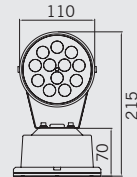

Construction

Body: Die-cast aluminium

Code:	Description:	Total Wattage:
JC71119	Low energy RGB colour changing LED spotlight c/w remote control unit	12W